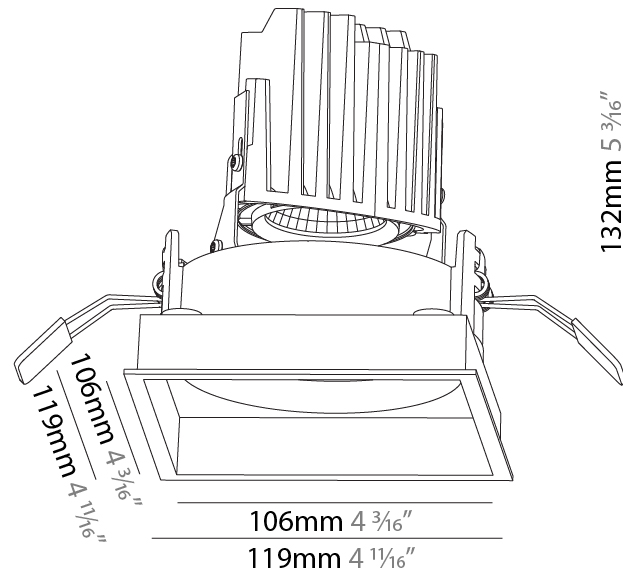

PHYSICAL

Shape: Square
Length (mm): 119
Length (in): 4 11/16
Width (mm): 119
Width (in): 4 11/16
Depth (mm): 132
Depth (in): 5 3/16
Ceiling Thickness (mm): 10 / 12.5 / 15
Ceiling Thickness (in): 3/8 or 1/2 or 9/16
Min. Recessing Depth (mm): 200
Min. Recessing Depth (in): 7 7/8
Light Distribution: Adjustable / Downlight
Weight (kg): 0.544
Weight (lbs): 1.2
Fixture Finish: SSR / BKV / CWI / CRY / HAB / UFT / ITA / RUA / FTG / MYG / LOD / PUS / FRO / FUP / KIA / POP / BLS / SPG / MEY / GOH / GUM / CHC / COM / ABZ / JAG / OBR / MOS / ROR
Fixture Material: Aluminum Die Cast
Cut-out Measurements: 114mm / 4 1/2" x 114mm / 4 1/2"

ELECTRICAL

Lamp Type: LED (Zhaga Standard)
Input Wattage (W): 13.2 / 16.5
Total Output Wattage (W): 12 / 14
Dimming: Tri-Mode (Non-Dimming and Phase Dimming (120Vac only) and 0-10V Dimming)
Driver Included: No
Driver Location: Recessed Housing
Driver Type: Constant Current - Universal
Driver Class: Class 2
Housing: See components
Input Voltage (V): 120 - 277
Constant Current (MA): 350

LED

Number of LEDs: 1
Color Temperature (°K): 2700 / 3000 / 3500 / 4000
Max. Delivered Lumen (lm): 850 / 950 / 1019 / 1040
Nominal Lumen (lm): 960 / 1070 / 1156 / 1180
CRI: >90 CRI
Lamp Life (hrs): 50000

OPTICAL

Reflector°: 10
Adjustability: Rotational 355°; Tilt 30°

RATINGS AND CERTIFICATIONS

Certified By: Certified for North American Standards
IP rating: IP20